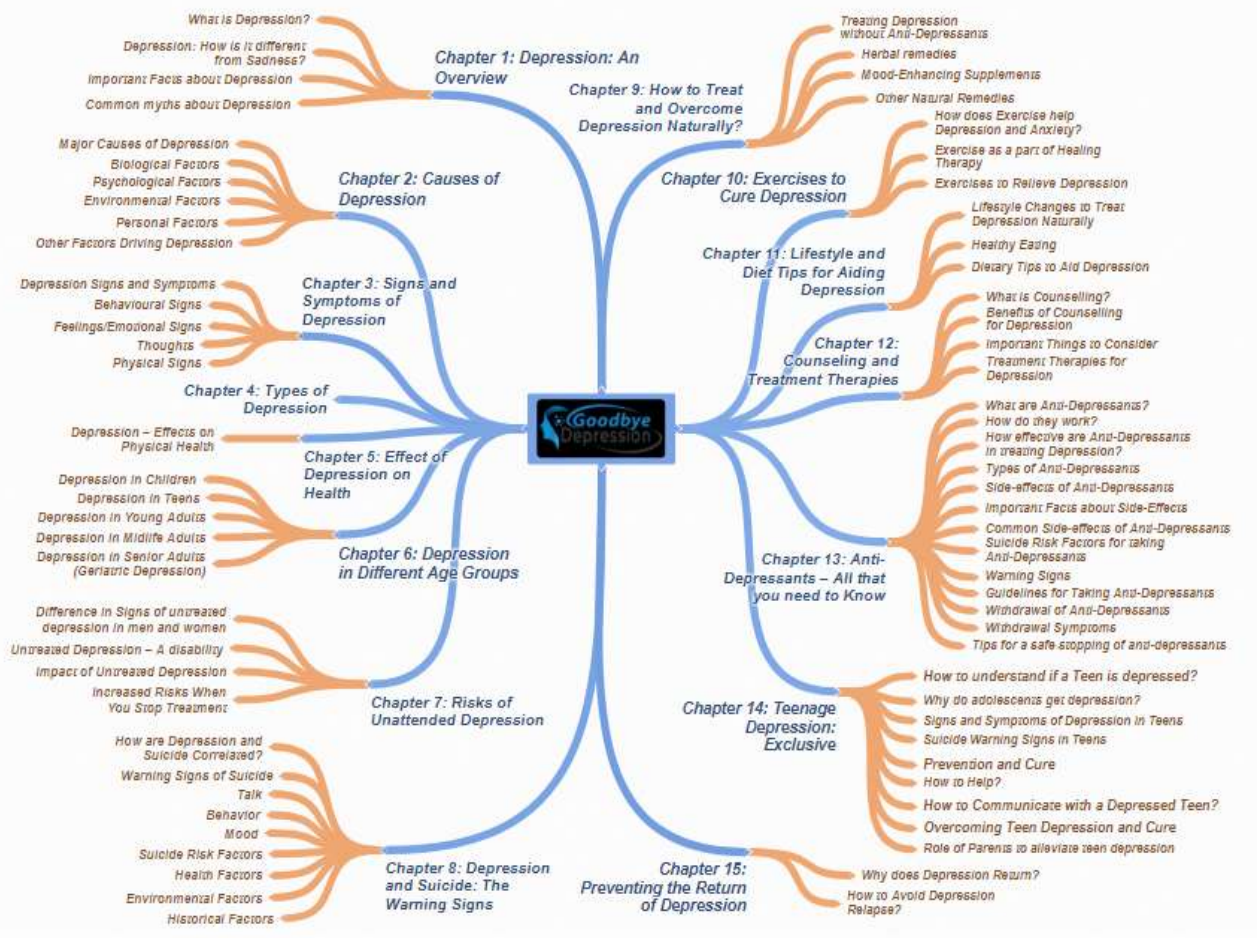

A woman with her hair tied back is sitting on a white sofa. She is looking down and to the right with a somber expression. She is wearing a light grey long-sleeved shirt and white pants. She is holding a blue, textured, fuzzy blanket. The background is a bright, out-of-focus living room with a white bookshelf.

## MIND MAP

Bid Adieu to all your Mental Sufferings  
Today & Mitigate the Affliction of  
**Depression!!!**

[Click Here to Grab Goodbye Depression HD Training Video](#)